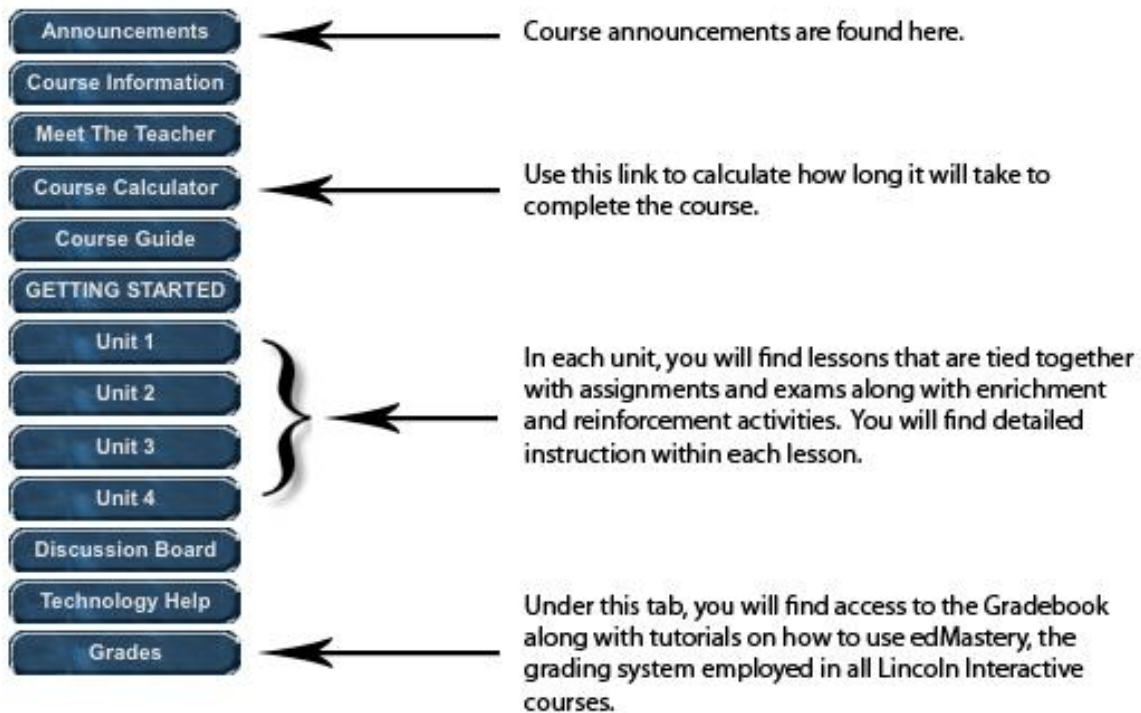

Username:

Password:

[Forgot password?](#)

[Login](#)

Step 3: Find the box labeled “My Courses,” then click on the course you wish to access.

Step 4: Access your lessons, assignments, and course content by clicking on the appropriate link.

Step 5: Access your lessons, assignments, quizzes, and exams by clicking on the links within the course.

Pre-Test
Please click the link below. A new window will open and load the edMastery assessment system.
[edMastery Link](#)